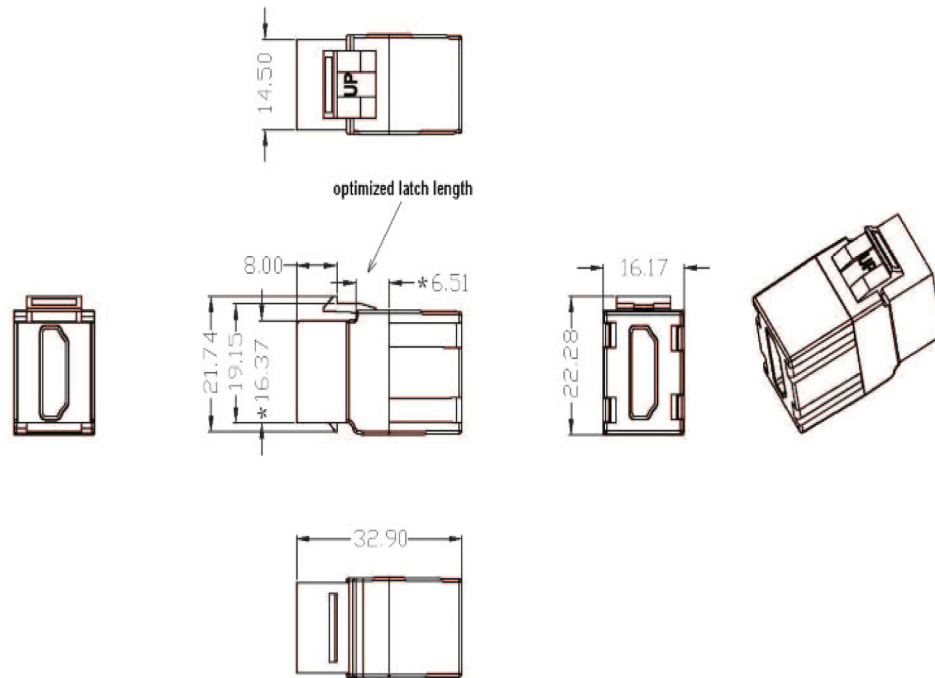

HDMI Snap-In Adapter white / black

RoHS
compliant
EB479V2_DE / ENU
File: EB520V2_DE / ENU

Created MR	Date	HDMI Snap-In  www.infohome.rs	File: EB520V2_DE / ENU
Last rev. MR	Date		