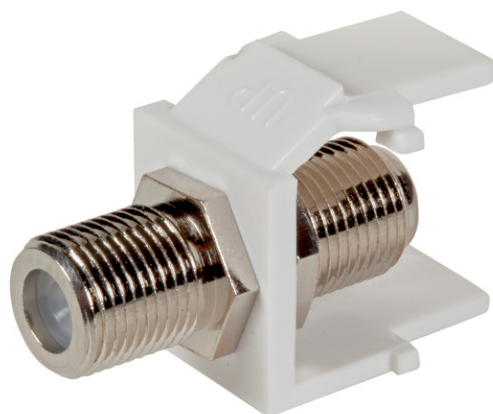

## Keystone Snap-In Adapter F-Connector

Article no.

EB540

### Description

Snap-In mounting (Keystone)  
 Connecting adapter for Sat cables  
 2x F connectors  
 Plastic housing  
 Snap-in spring: plastic

### Available variants

Article no.	Title	Type of accessory	Colour
EB539	Keystone Snap-In Adapter F connector, white	other	white
EB540	Keystone Snap-In Adapter F connector, black	other	black