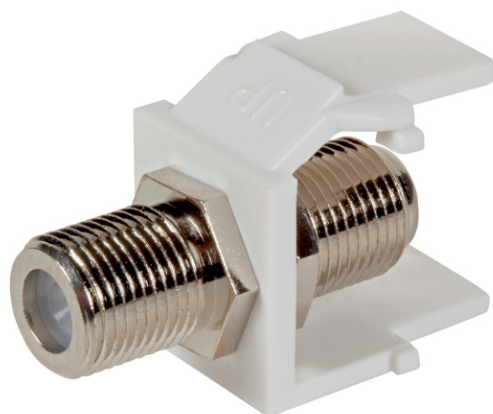

DATASHEET

Keystone Snap-In Adapter F-Connector

Article no.

EB539

Description

Snap-In mounting (Keystone)
 Connecting adapter for Sat cables
 2x F connectors
 Plastic housing
 Snap-in spring: plastic

Available variants

Article no.	Title	Type of accessory	Colour
EB539	Keystone Snap-In Adapter F connector, white	other	white
EB540	Keystone Snap-In Adapter F connector, black	other	black

accessory

ET-25085	1/2/3-x Keystone Frame for keystone
----------	-------------------------------------