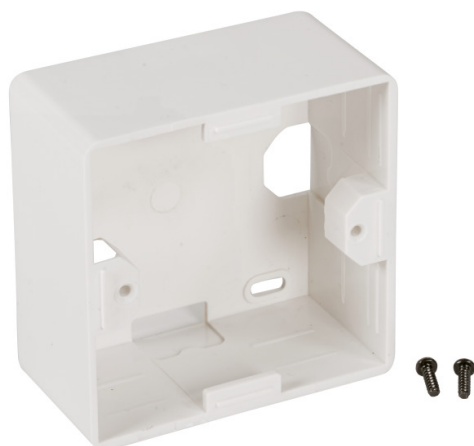

## Surface frame RAL9010

Article no.

ET-25084V3

### Description

Surface frame 80x80x40mm

Without cover

Type of plastic: ABS

RAL9010

For data outlets and keystones frame sets

### Scope of delivery:

1x Surface frame, 2x Screws: 3mm x 10mm

### General data

Assembly arrangement	base element
Utilization	for data connection box
Support ring	No
With dust cover	No
With hinged lid	No
Imprintable label	without label
With imprint	No
Mounting method	surface-mounted
Material	Kunststoff
Material quality	other
Halogen free	No
Surface treatment	other
Type of surface	not applicable
Transparent	No
Type of fastening	mounting with screw
Strain relief	No