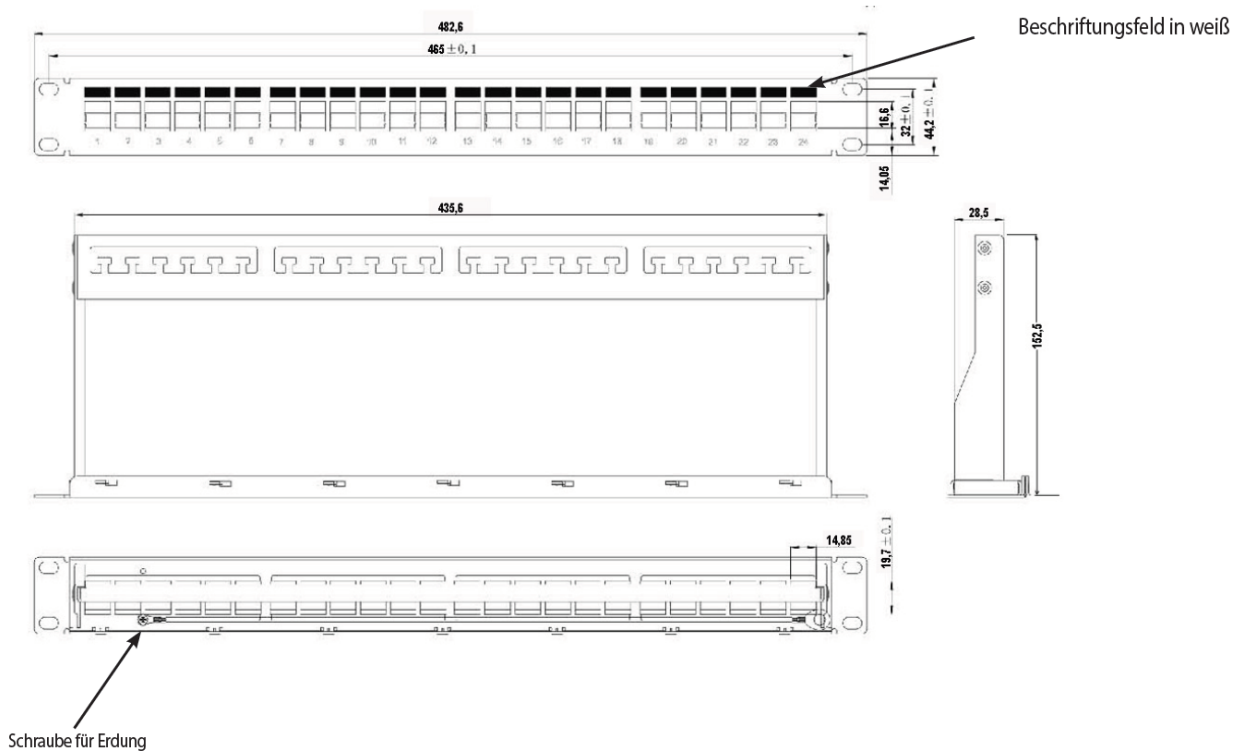

DATASHEET

Distribution Panel 19" 1U 24-Port, black

Article no.

37580.1

Technical drawings

This datasheet was created automatically on 16-04-2019 . Technical changes reserved.