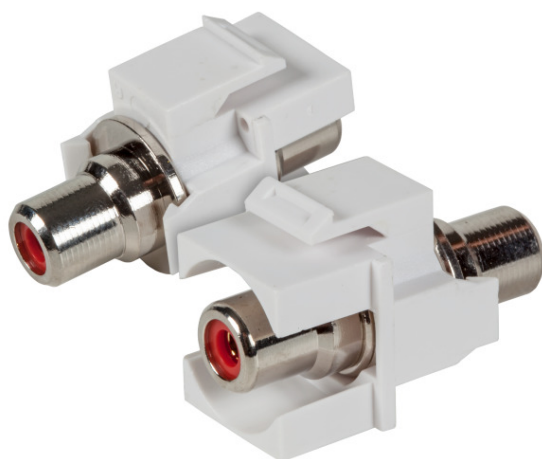

## Keystone Snap-In Adapter Cinch (RCA)

Article no.

EB493

### Description

Snap-In mounting (Keystone)  
 Connecting adapter for Audio cables  
 2x Chinch connectors  
 Mounting depth: 22.5 mm  
 Plastic housing  
 Snap-in spring: plastic

### Available variants

Article no.	Title	Type of accessory	Colour
EB493	Keystone Snap-In Adapter Cinch white, red ring	other	white
EB494	Keystone Snap-In Adapter Cinch white, white ring	other	white
EB495	Keystone Snap-In Adapter Cinch white, yellow ring	other	white
EB522	Keystone Snap-In Adapter Cinch black, red ring	other	black
EB523	Keystone Snap-In Adapter Cinch black, white ring	other	black
EB524	Keystone Snap-In Adapter Cinch black, yellow ring	other	black